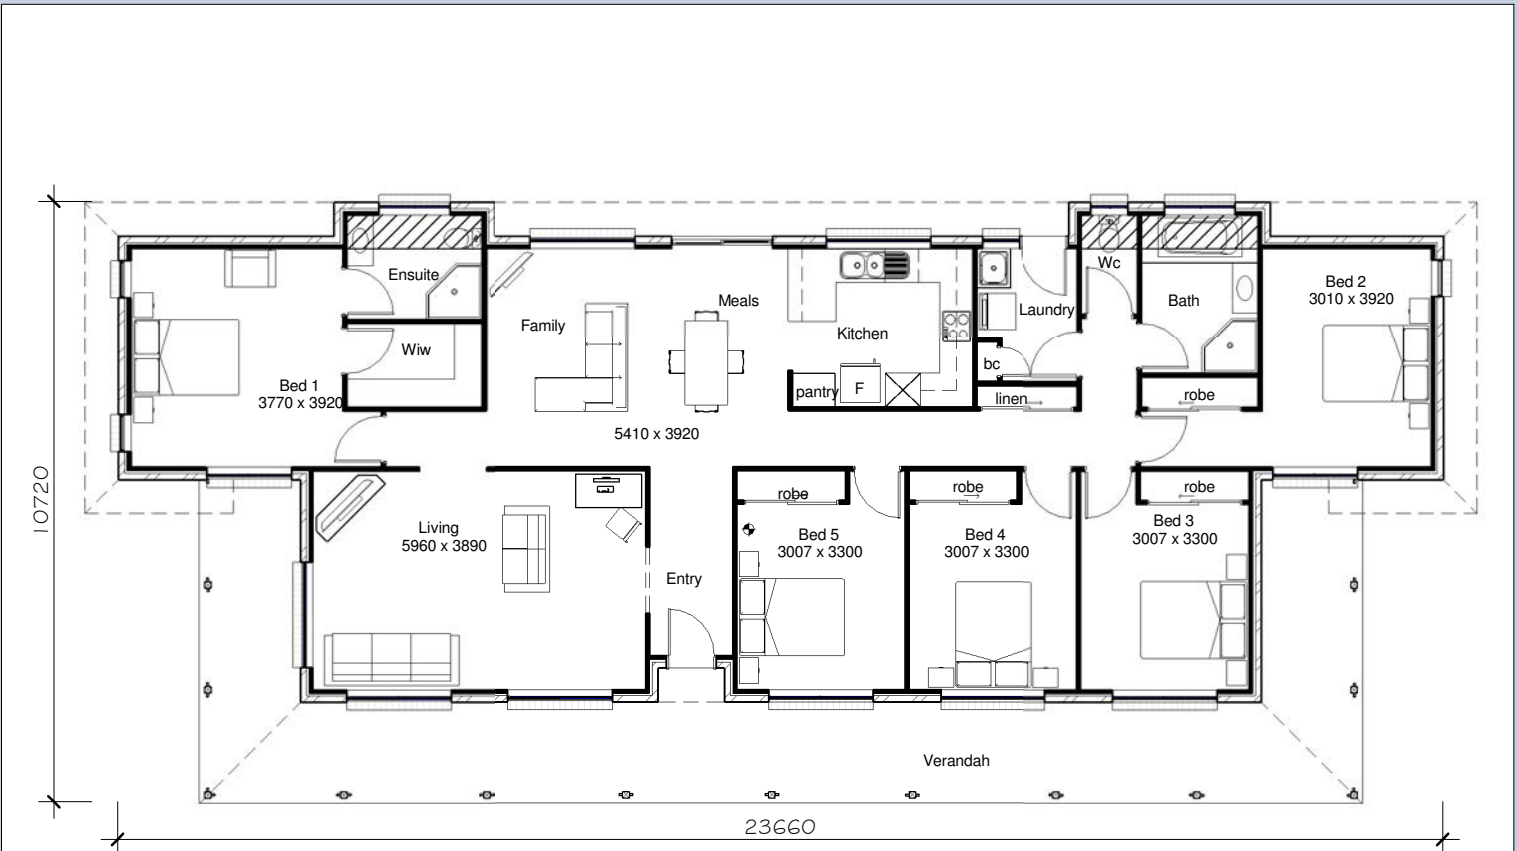

BATHURST

226.71 sqm

SMALL-BLOCK ESTATE

k 130

- Copyright Craftsman Homes Australia PTY LTD - All rights reserved -
- All plans are Copyright, NO PART may be used, reproduced in any form without prior permission of Craftsman Homes PTY LTD -
- Artists Impression Only -