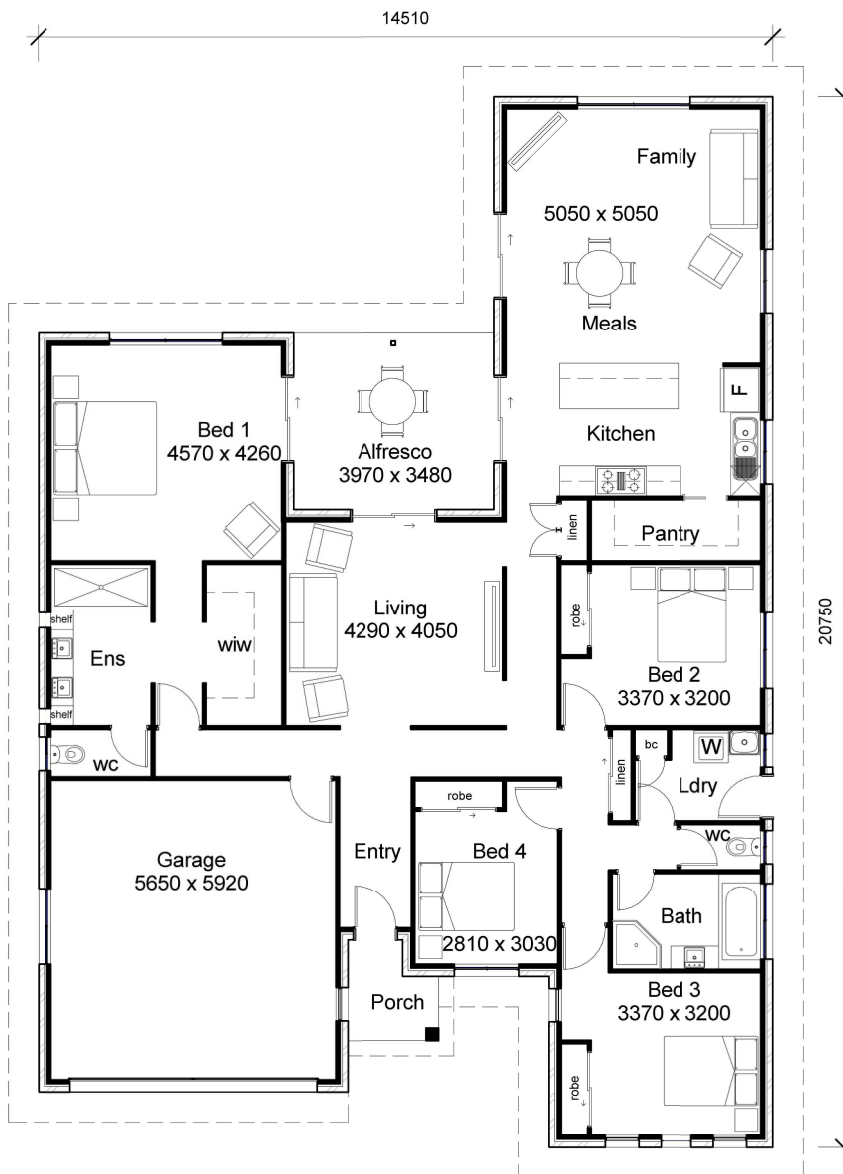

THE CORAL CAY

241.31sqm

LIFESTYLE

4

2

2

k 085

- Copyright Craftsman Homes Australia PTY LTD - All rights reserved -
 - All plans are Copyright, NO PART may be used, reproduced in any form without prior permission of Craftsman Homes PTY LTD -
 - Artists Impression Only -