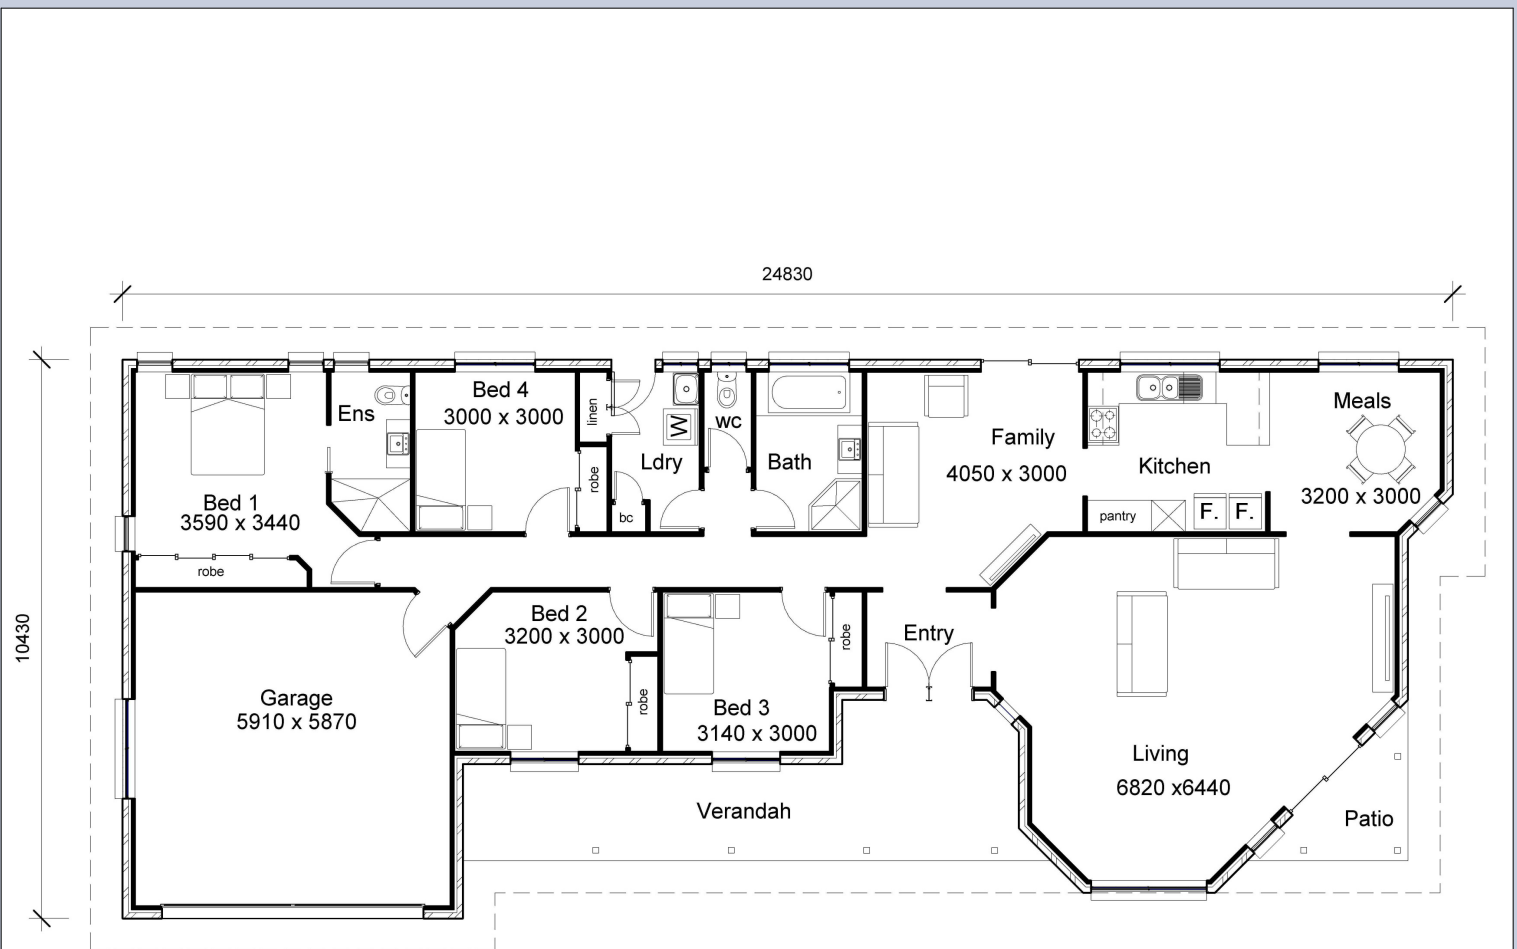

THE GIBRALTAR

235.46sqm

SMALL BLOCK ESTATE

k 083

- Copyright Craftsman Homes Australia PTY LTD - All rights reserved -
 - All plans are Copyright, NO PART may be used, reproduced in any form without prior permission of Craftsman Homes PTY LTD -
 - Artists Impression Only -