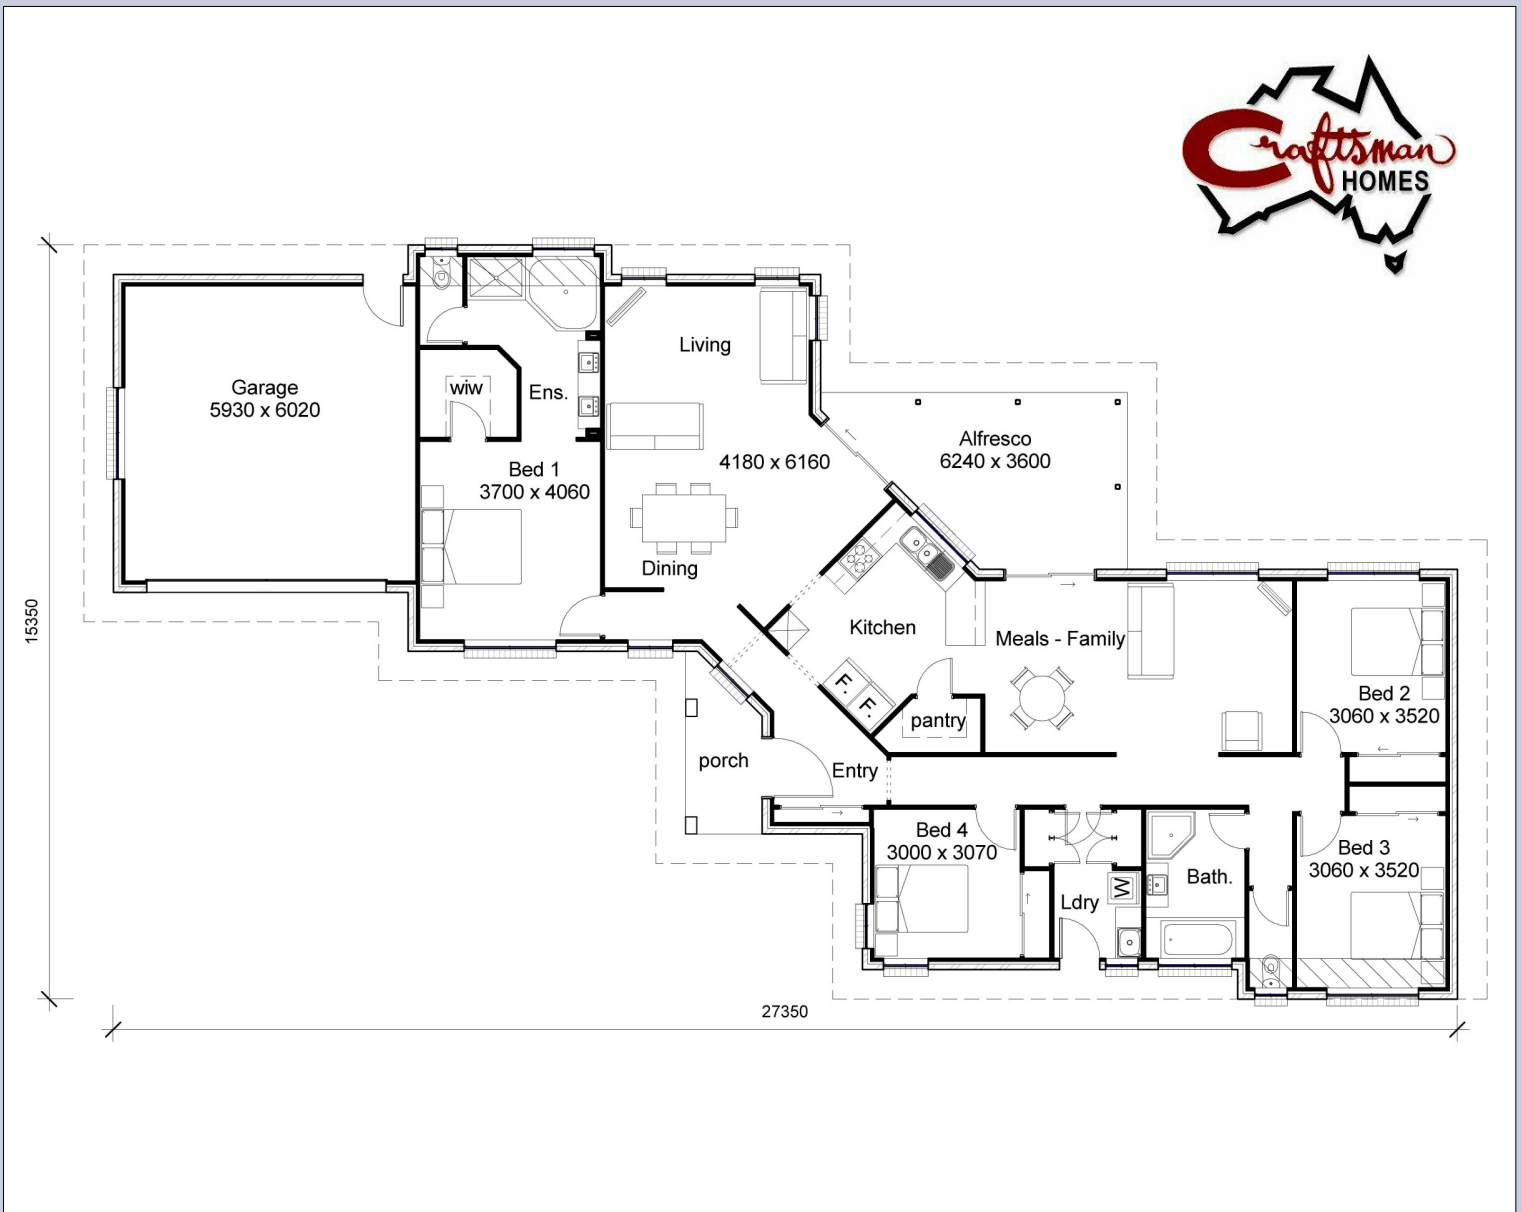

# THE KOORALBYN

244.31sqm

## SMALL BLOCK ESTATE

**k 120**

- Copyright Craftsman Homes Australia PTY LTD - All rights reserved -  
 - All plans are Copyright, NO PART may be used, reproduced in any form without prior permission of Craftsman Homes PTY LTD -  
 - Artists Impression Only -