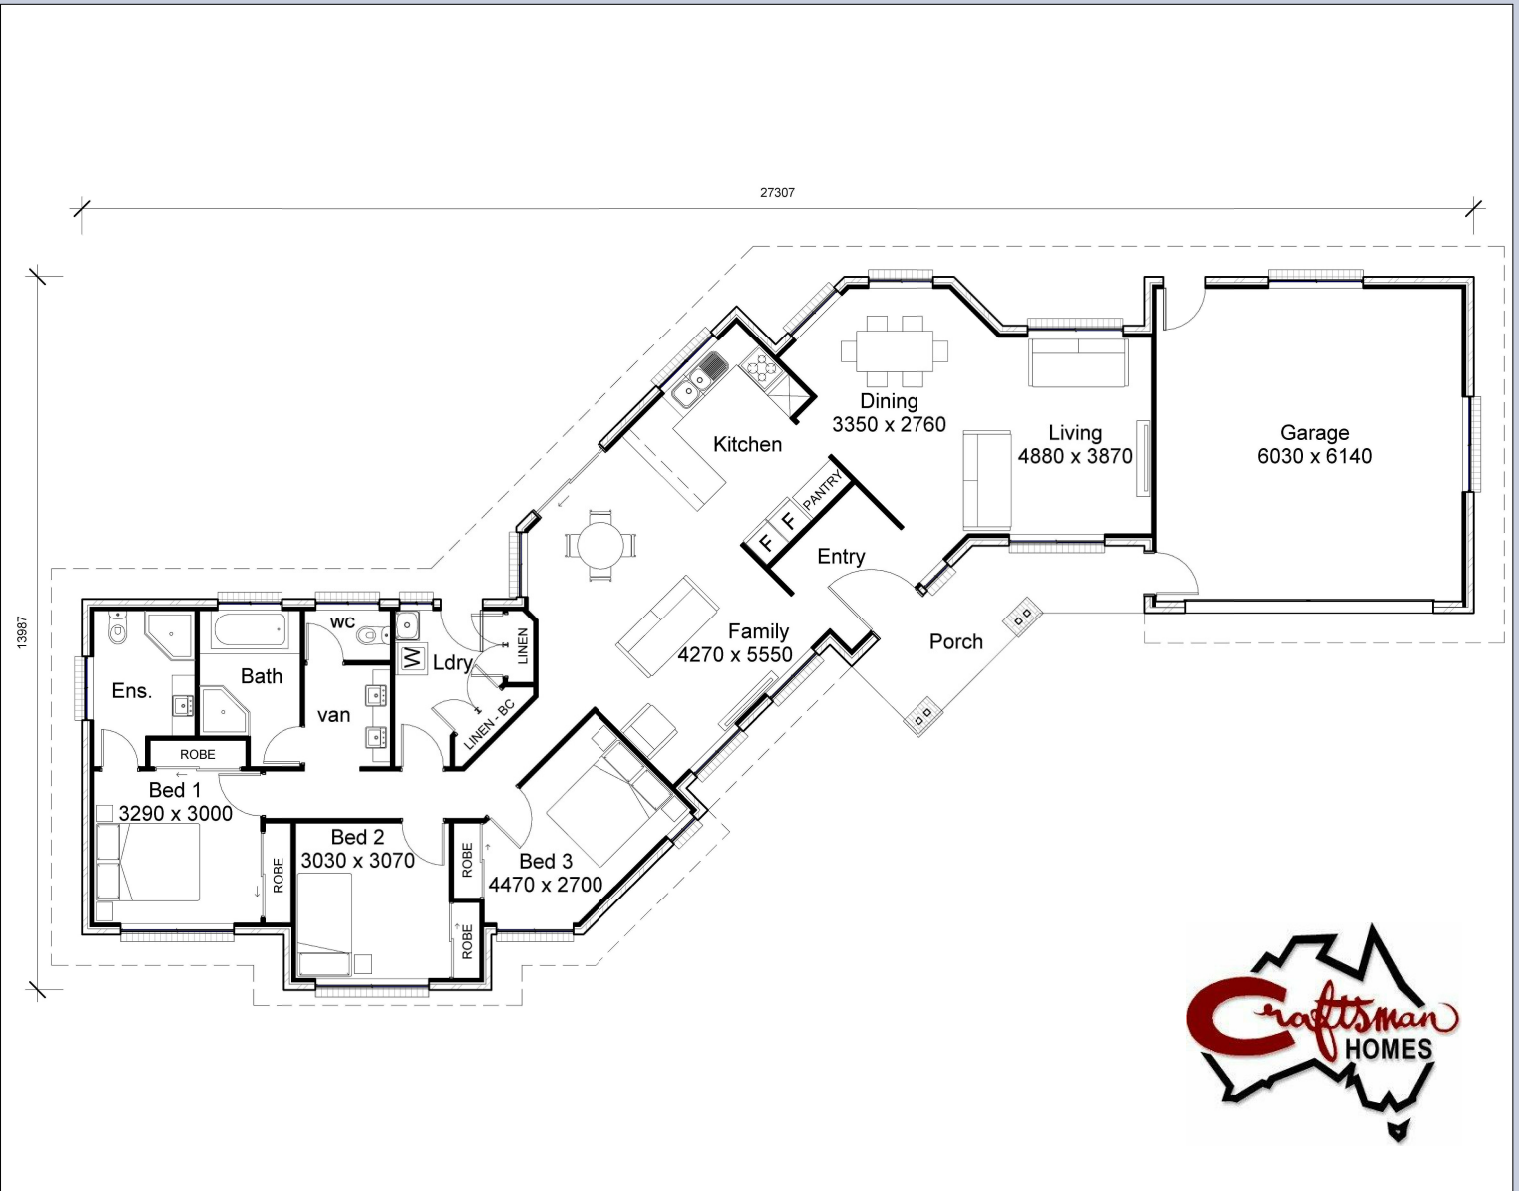

THE SUNDOWNER

198.15sqm

SMALL BLOCK ESTATE

k 016

- Copyright Craftsman Homes Australia PTY LTD - All rights reserved -
 - All plans are Copyright, NO PART may be used, reproduced in any form without prior permission of Craftsman Homes PTY LTD -
 - Artists Impression Only -