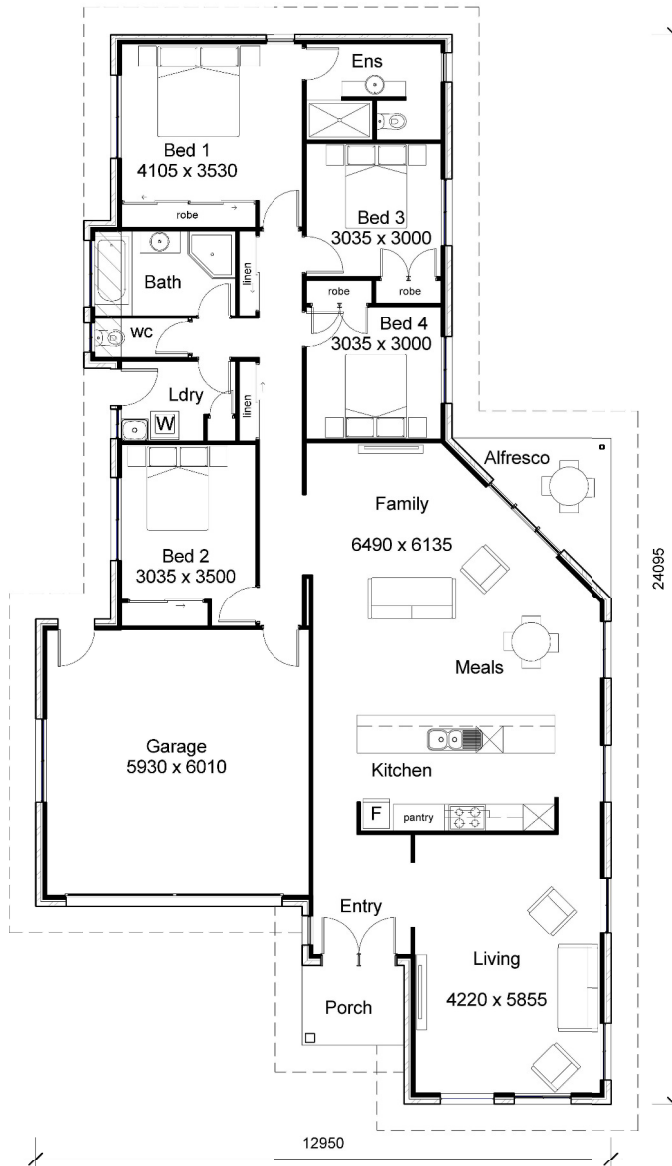

THE SANDGATE

229.56sqm

LIFESTYLE

k 076

- Copyright Craftsman Homes Australia PTY LTD - All rights reserved -
 - All plans are Copyright, NO PART may be used, reproduced in any form without prior permission of Craftsman Homes PTY LTD -
 - Artists Impression Only -