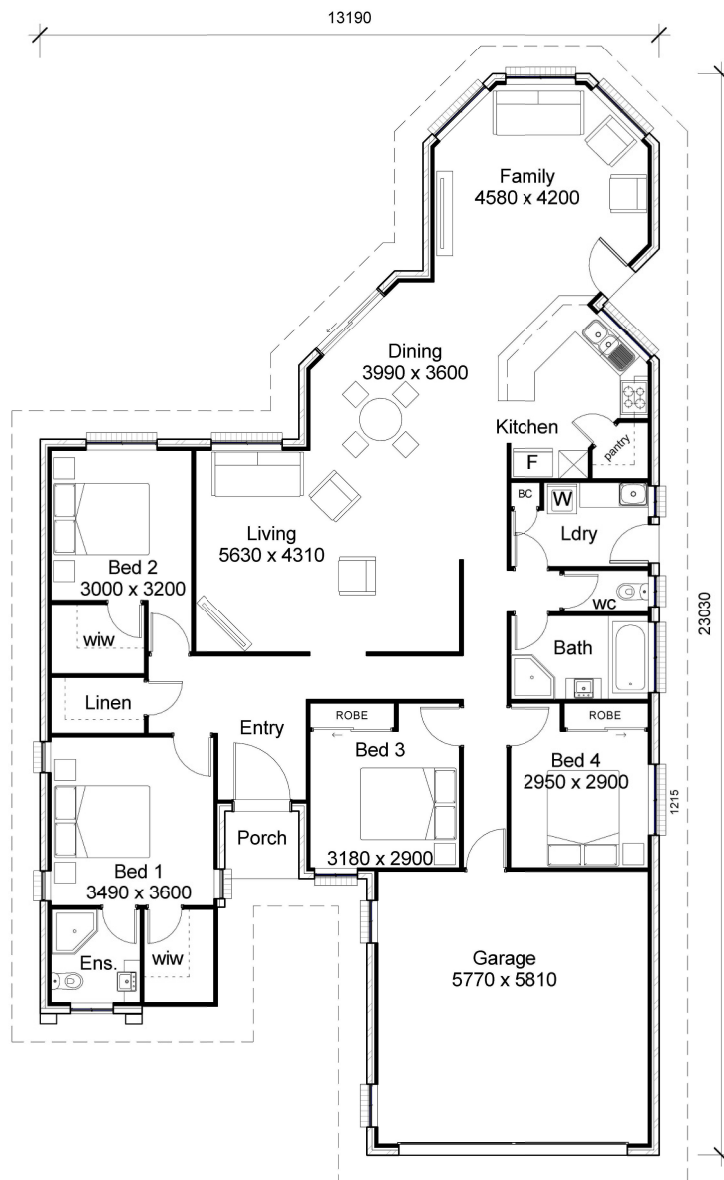

THE WAVECREST

213.83sqm

LIFESTYLE

k 028

- Copyright Craftsman Homes Australia PTY LTD - All rights reserved -
 - All plans are Copyright, NO PART may be used, reproduced in any form without prior permission of Craftsman Homes PTY LTD -
 - Artists Impression Only -